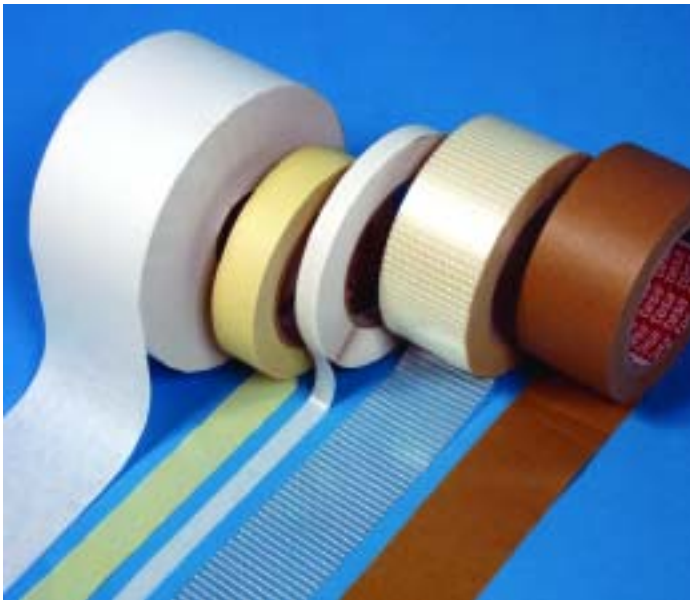

## Reinforced Cross Weave Tape

- Strong adhesive tape with reinforced strands going both down and across the tape to ensure high tensile strength
- Suitable for heavyweight applications

Stock Ref	Size	Rolls per carton
TCW1250	12mm x 50m	72
TCW1950	19mm x 50m	48
TCW2550	25mm x 50m	36
TCW5050	50mm x 50m	18
TCW7550	75mm x 50m	12

## Reinforced Mono Tape

- Strong adhesive tape with reinforced strands only going one way
- Budget reinforced tape

Stock Ref	Size	Rolls per carton
TCW1250M	12mm x 50m	72
TCW2550M	25mm x 50m	36
TCW5050M	50mm x 50m	18

## Paper Gum Tape

- Paper tape with an adhesive which is activated by water
- Totally recyclable and environmentally safe
- No other seal can beat gum strip for tamper evidence
- Available with gum either inside or outside of roll

## Self Adhesive Paper Tape - 'Eco' friendly

Stock Ref	Colour	Size	Rolls per carton
TPG5050	Brown	50mmx50mtrs	36