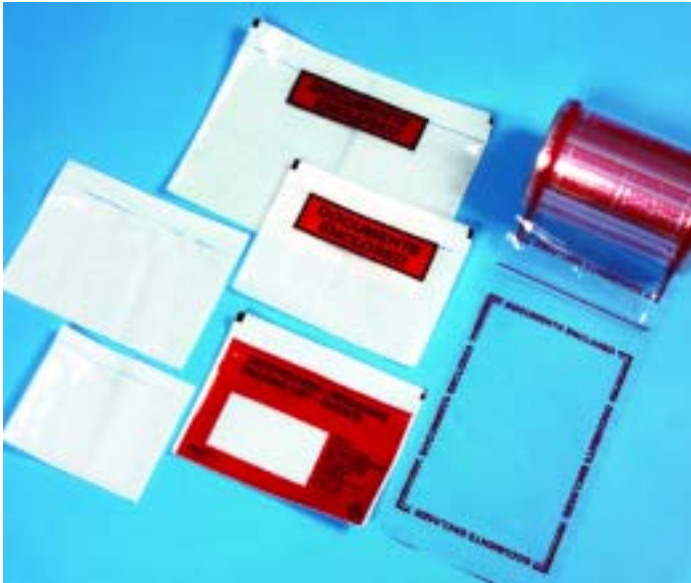

Labelopes

- Self seal document envelopes
- Used to pack advice notes and packing lists
- Custom printing available on request
- Available in plain or printed 'Documents Enclosed'

Stock Ref	Reference	Internal size in mm	Qty per pack
PDE04	Din long	225 x 110	1000
PDE05	A5	225 x 160	1000
PDE06	A6	160 x 110	1000
PDE07	A7	110 x 95	1000
PDE08	A4	310 x 230	1000

Document Enclosed Pouch Tape

PDE150 Document Enclosed 150 x 66m 12

Standard Paper Envelopes

- General purpose
- Available off the shelf

Stock Ref	Size in mm	Description	Qty per Pack
WWMP992	110 x 220	DL white envelope 80g self seal	1000
WWMP993	110 x 220	DL white window envelop 80g self seal	1000
WWMP951	229 x 162	C5 manilla envelope 80g self seal	500
WT2025	229 x 162	C5 white envelope 90g self seal	500
WWMP884	324 x 229	C4 white envelope 90g self seal	250
WWMP893	324 x 229	C4 white window envelope 90g self seal	250

Postal Tubes

- Available with caps or pinched ends
- Bespoke service available
- Including caps

Stock Ref	Internal diameter in mm	Length in mm
GPIA0	75	890
GPIA1	50	635
GPIA2	50	457
GPIA3	50	330